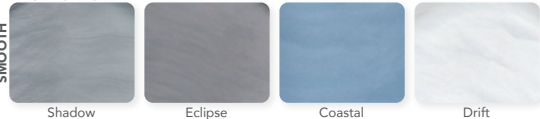

Shell: Eclipse (shown with optional Spa Touch 2™)

Shell: White | Cabinet: Mahogany

## PERMASHELL™ COLORS

LEGACY SERIES

TEXTURED

NATURAL SERIES

SMOOTH