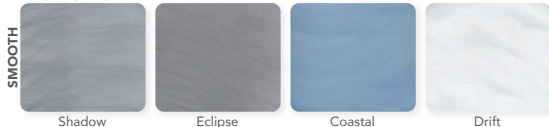

Shell: French Vanilla

Shell: Greystone | Cabinet: Charcoal

## PERMASHELL™ COLORS

LEGACY SERIES

NATURAL SERIES