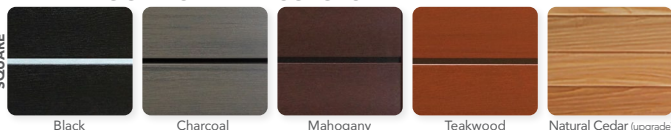

PERMAWOOD™ CABINET COLORS

SQUARE