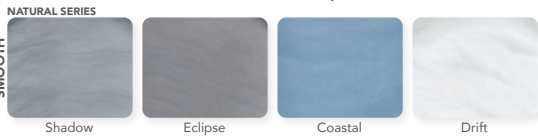

Shell: Drift

Shell: Drift | Cabinet: Black

PERMASHELL™ COLORS

PERMAWOOD™ CABINET COLORS

Color samples are for reference only. Actual product color may vary slightly. Nordic Products Inc. reserves the right to change any specifications without notice.