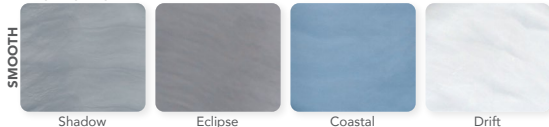

Shell: White

Shell: Shadow | Cabinet: Charcoal

PERMASHELL™ COLORS

LEGACY SERIES

NATURAL SERIES

PERMAWOOD™ CABINET COLORS

Color samples are for reference only. Actual product color may vary slightly. Nordic Products Inc. reserves the right to change any specifications without notice.