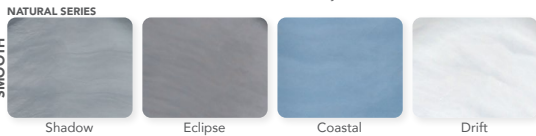

Shell: Drift

Shell: Drift | Cabinet: Mahogany

PERMASHELL™ COLORS

PERMAWOOD™ CABINET COLORS

Color samples are for reference only. Actual product color may vary slightly. Nordic Products Inc. reserves the right to change any specifications without notice.