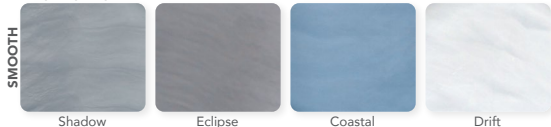

Shell: Shadow

Shell: Shadow | Cabinet: Black

PERMASHELL™ COLORS

LEGACY SERIES

NATURAL SERIES

PERMAWOOD™ CABINET COLORS

Color samples are for reference only. Actual product color may vary slightly. Nordic Products Inc. reserves the right to change any specifications without notice.