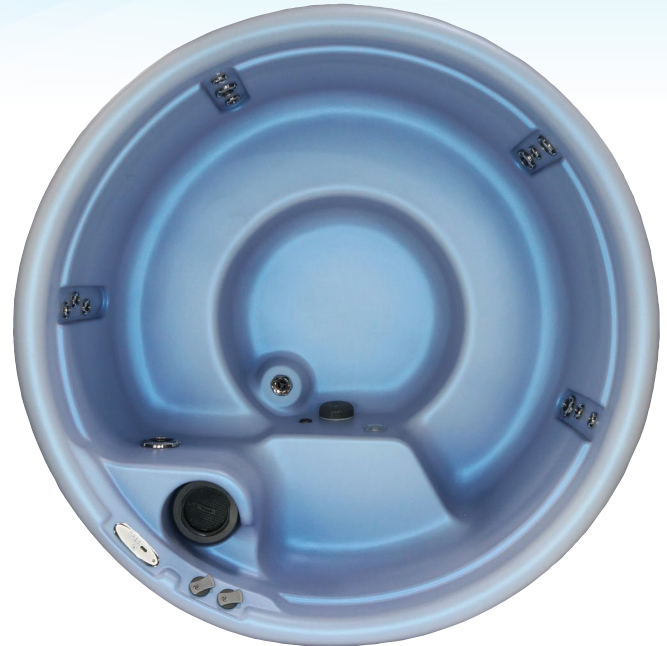

IMPULSE DP

DIMENSIONS

Seating	5 person
Diameter	78.5 in (199 cm)
Depth	35 in (89 cm)
Weight (Dry)	280 lbs (127 kg)
Operating Capacity	280 gal (1060 L)

JETS

Total Jets	15
5" Nordic Star™ Directional Whirlpool	1
3" Nordic Star™ Directional	2
3" Nordic Star™ Dual Rotational	3
2" Nordic Star™ Directional	8
1" Ozone Ready Jet (Ozonator Optional)	1

EQUIPMENT

Volts	110v / 220v (GFCI Cord Optional)
Amps	15a / 40a
Control Pad	4 button Topside w/LED Display
Insulation:	Foam (Standard) Nordic Wrap (Optional)
Heater	1kw on 110v / 4kw on 220v
Light	Footwell LED (Standard) Mood Lighting Package (Optional)
Pump	(1) 1hp Continuous Duty
Bluetooth Stereo	Optional Upgrade

Shell: Glacier White

Shell: Glacier White | Cabinet: Charcoal

PERMASHELL™ COLORS

LEGACY SERIES

NATURAL SERIES

PERMAWOOD™ CABINET COLORS

Color samples are for reference only. Actual product color may vary slightly. Nordic Products Inc. reserves the right to change any specifications without notice.