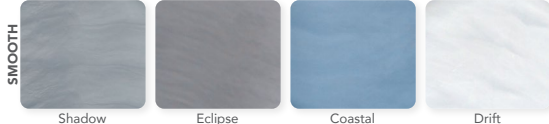

Shell: Glacier White

Shell: Glacier White | Cabinet: Charcoal

PERMASHELL™ COLORS

LEGACY SERIES

NATURAL SERIES

PERMAWOOD™ CABINET COLORS

Color samples are for reference only. Actual product color may vary slightly. Nordic Products Inc. reserves the right to change any specifications without notice.