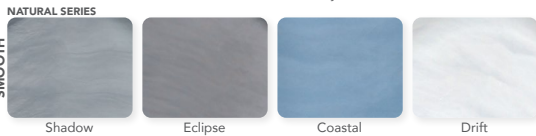

Shell: French Vanilla

Shell: French Vanilla | Cabinet: Mahogany

PERMASHELL™ COLORS

PERMAWOOD™ CABINET COLORS

Color samples are for reference only. Actual product color may vary slightly. Nordic Products Inc. reserves the right to change any specifications without notice.