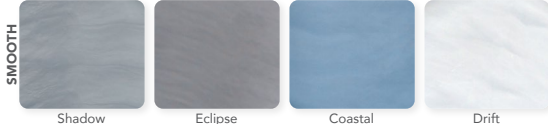

Shell: Glacier White

Shell: Glacier White | Cabinet: Charcoal

PERMASHELL™ COLORS

LEGACY SERIES

NATURAL SERIES

PERMAWOOD™ CABINET COLORS

Color samples are for reference only. Actual product color may vary slightly. Nordic Products Inc. reserves the right to change any specifications without notice.