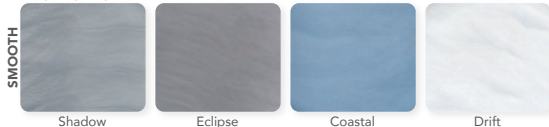

Shell: Glacier White

Shell: Glacier White | Cabinet: Cedar

PERMASHELL™ COLORS

LEGACY SERIES

NATURAL SERIES

PERMAWOOD™ CABINET COLORS

Color samples are for reference only. Actual product color may vary slightly. Nordic Products Inc. reserves the right to change any specifications without notice.