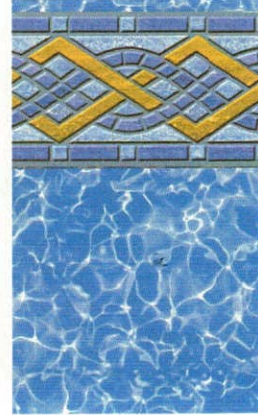

### Beaded - HG

**Seaview**  
\*Available in heavy gauge only  
\*Stocked in 52"

**Beachview**  
\*Available in heavy gauge only  
\*Stocked in 48", 52" & 54"

**Silvercreek**  
\*Available in heavy gauge only  
\*Stocked in 52"

**Brighton/Prism**  
\*Available in heavy gauge only  
\*Stocked in 48", 52", 54"  
\*Also available for Fantasy Pool

**Grand Aquarius**  
\*Available in heavy gauge only  
\*Stocked in 52"

\*SEAVIEW, BEACHVIEW, BAYVIEW & SILVERCREEK patterns include a 5yr warranty & \$300 water & labor allowance.