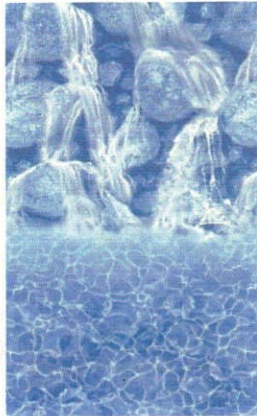

### Overlap

**Blue/Swirl**  
\*48" - 52"

**Niagara/Prism**  
\*48" - 54"