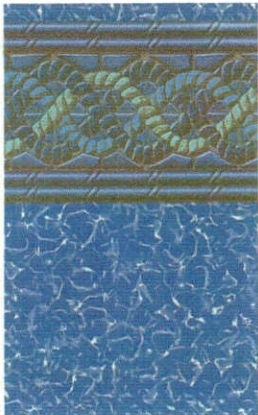

### Overlap

**Blue/Swirl**  
\*48" - 52"

**Niagara/Prism**  
\*48" - 54"

### Beaded

**Bayview**  
\*Available in 52"  
\*Textured floor material

**Solona/Blue Marble**  
\*Available in 48", 52" & 54"

**Ocean View/Prism**  
\*Available in 52"

### Beaded - HG

**Seaview**  
\*Available in heavy gauge only  
\*Stocked in 52"

**Beachview**  
\*Available in heavy gauge only  
\*Stocked in 48", 52" & 54"

**Silvercreek**  
\*Available in heavy gauge only  
\*Stocked in 52"